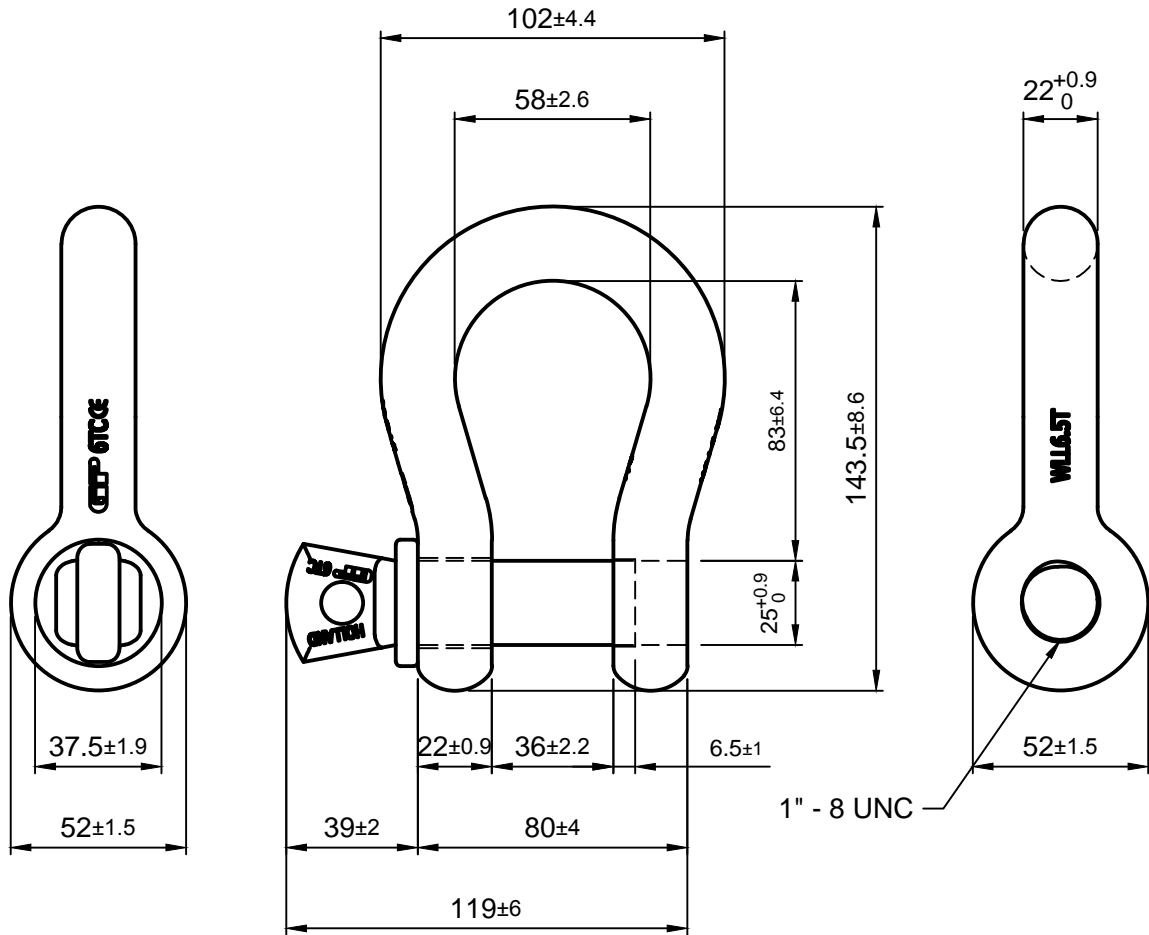

Green Pin® Standard Shackles

Group : G-4161

Part : GPGHBB22

WLL : 6.5 t

We reserve the right to make amendments on specifications in this drawing without prior notification.

P.O. Box 57, 3360 AB Sliedrecht
(The Netherlands)
Industrieweg 6, 3361 HJ Sliedrecht
Tel. 0184-413300 Fax. 0184-413101

Title	Green Pin® Standard Shackles bow shackles with screw collar pin	Remark	G-4161 GPGHBB22
-------	--	--------	--------------------

Format	A4		
Scale	1:2		
Drawing number	5058	Rev.	A